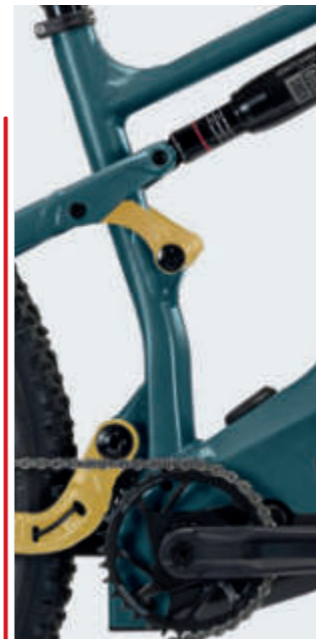

ITEM CODE	COLOR	SIZE
ES2915.5341	Blue Silva-Gold Pregio matt	41 cm
ES2915.5343	Blue Silva-Gold Pregio matt	43 cm
ES2915.5345	Blue Silva-Gold Pregio matt	45 cm
ES2915.5347	Blue Silva-Gold Pregio matt	47 cm

BOSCH ePowered

DRIVE UNIT_	BOSCH Performance SX 36V 250W 55Nm Torque Smart System
DISPLAY_	BOSCH System Controller + Mini Remote
BATTERY_	BOSCH CompacTube 400Wh
CHARGER_	BOSCH 2A

FRAME_	Full Suspension Alloy 6061 148x12mm Rear travel 140mm Integrated battery UDH dropout
FORK_	ROCK SHOX Pike Select Charger RC Air travel 140mm 29"
REAR SHOCK_	ROCK SHOX Deluxe Select+ 230x65
SEAT POST_	KS RAGE-i 31.6mm I: 125mm/150mm/170mm
HANDLEBAR_	SIGNUM Aluminium 31.8x780mm w/HERRMANS Shark DD38R grips
STEM_	SIGNUM 31.8x50mm
HEADSET_	ACROS AZX-644 ZS56/28,6/OD62/ICR ZS56/40
DERAILLEUR_	X SHIMANO XT M8100 12speed
SHIFT LEVER_	SHIMANO Six M7100 12speed
CRANKSET_	FSA 34T w/CK-745 165mm
CASSETTE_	SHIMANO CS-M7100 10-51t
CHAIN_	KMC e-12speed or SHIMANO
FRONT WHEEL_	SUNRINGLE SR329 EXP 29" 110x15 tubeless ready
REAR WHEEL_	SUNRINGLE SR329 EXP 29" 148x12 tubeless ready
FRONT TYRE_	VITTORIA Syerra 29x2.4 Dark Patch
REAR TYRE_	VITTORIA Syerra 29x2.4 Dark Patch
BRAKES_	SHIMANO MT420 4 pistons rotor 203-203
SADDLE_	FIZIK Terra Ridon X5 Alloy
KICKSTAND_	X
LIGHTS_	X X
ACCESSORIES_	chain stay protector, pedals
CATEGORY_	e-Full Suspension All Mountain