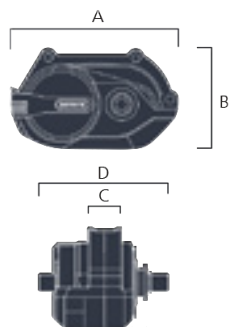

DIMENSIONS

Dimension A	197 mm
Dimension B	125 mm
Dimension C	44 mm
Dimension D	153 mm

SPECS

Position	Mid Motor
Wheel diameter (inches)	20-29
Construction	Gear drive
Rated Voltage	36 V
Rated Power	250 W
Max Torque	80 Nm
Weight	3,4 Kg
Certifications	CE/EN 14766 / ROHS